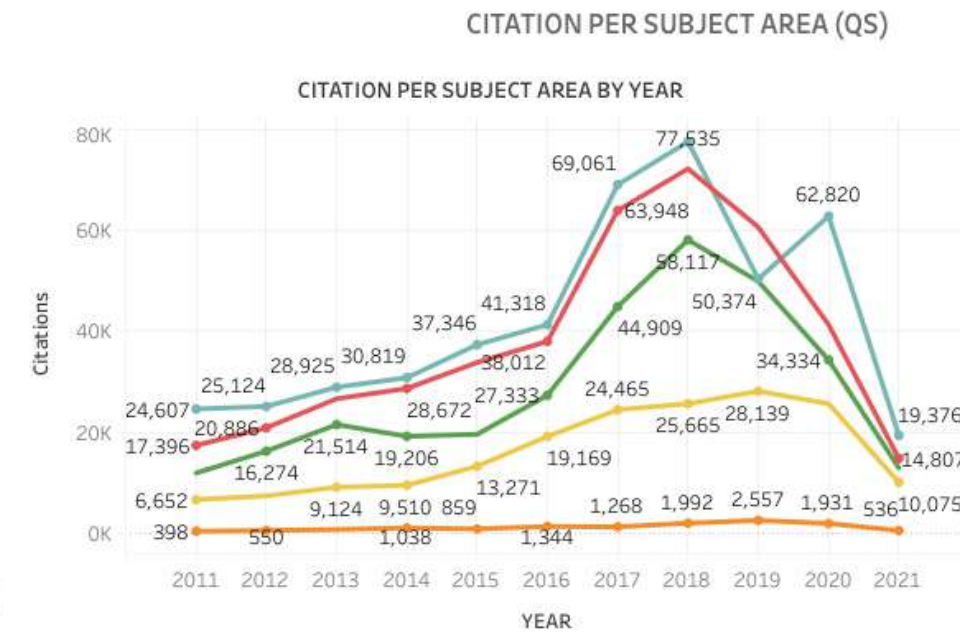

Fitur Sinta Insight

> WCU World Class University:

>> Citation Per Subject Area

YEAR

- (All)
- 2011
- 2012
- 2013
- 2014
- 2015
- 2016
- 2017
- 2018
- 2019
- 2020
- 2021
- 2022

AFFILIATION NAME

(All) ▾

SUBJECT AREA