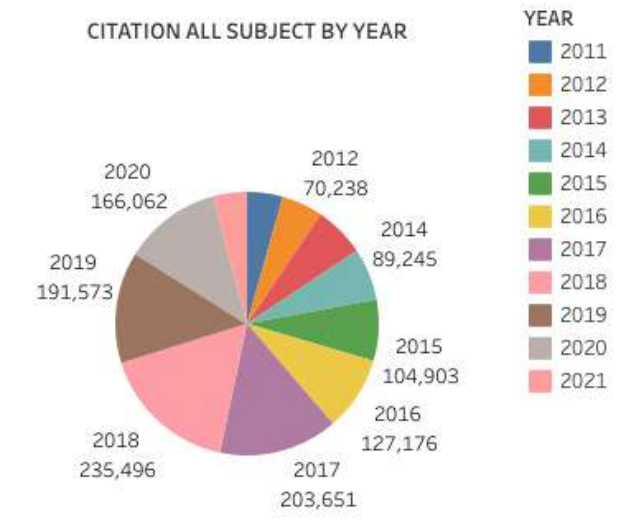

Fitur Sinta Insight

> WCU World Class University:

>> Citation Per Subject Area

YEAR

- (All)
- 2011
- 2012
- 2013
- 2014
- 2015
- 2016
- 2017
- 2018
- 2019
- 2020
- 2021
- 2022

AFFILIATION NAME

(All) ▾

SUBJECT AREA