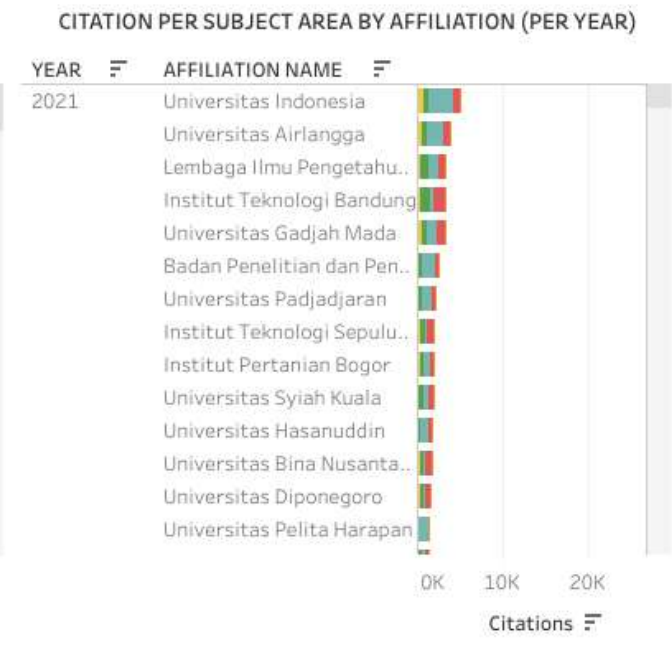

SUBJECT AREA

- ☐ Art Humanities
- ☐ Engineering Technology
- ☐ Life Sciences Medicine
- ☐ Natural Sciences
- ☐ Social Sciences Manage...